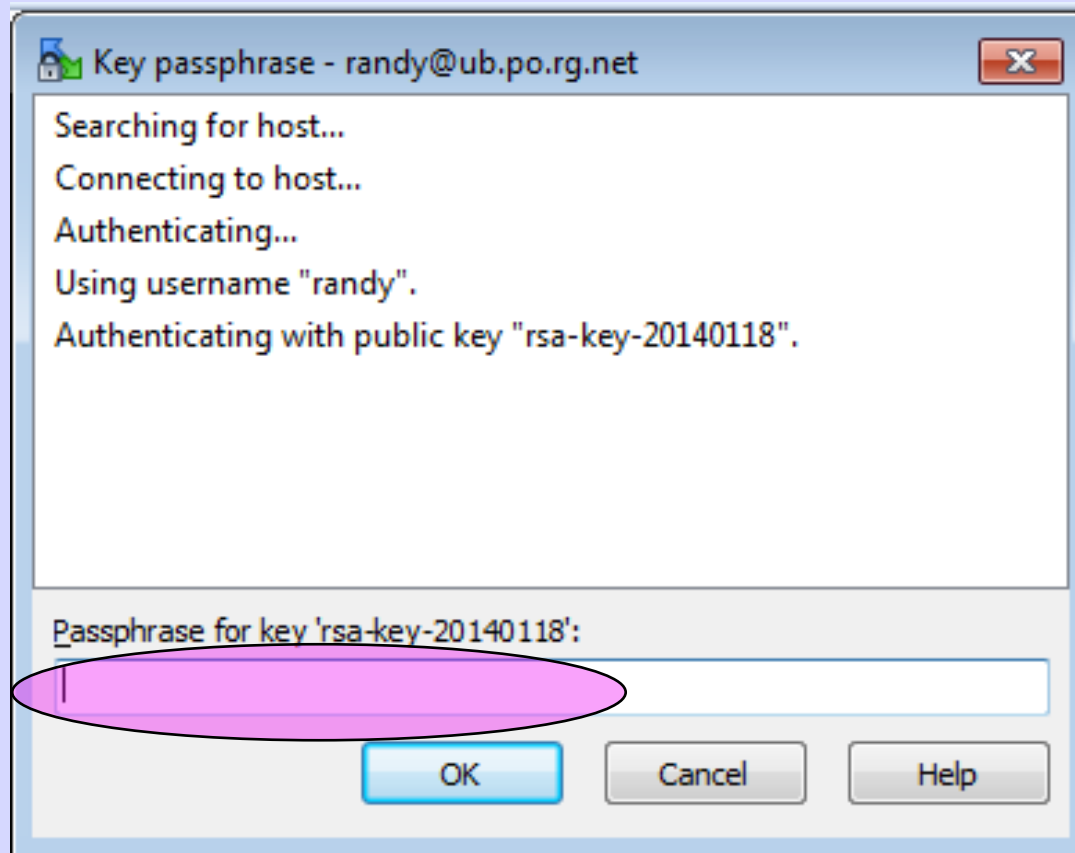

4-5-1

scp & sftp

Get Software

<http://winscp.net/eng/download.php>

Get WinSCP 5.9.4

Do Not install Google Chrome

Start WinSCP

Load Private Key

Log On To Server

Accept Host's Key

Passphrase of Private Key

You Are In!

The screenshot shows the WinSCP interface with two panels. The left panel displays the local file system at C:\Users\randy\Documents, and the right panel displays the remote file system at /home/randey. Both panels show a list of files and folders with columns for Name, Ext, Size, Type, and Changed. The local host shows folders like My Music, My Pictures, and My Videos, along with a desktop.ini file. The remote host shows folders like .cache and .ssh, along with files like .bash_logout, .bashrc, and .profile. The status bar at the bottom indicates the transfer mode is SFTP-3 and the session duration is 0:00:18.