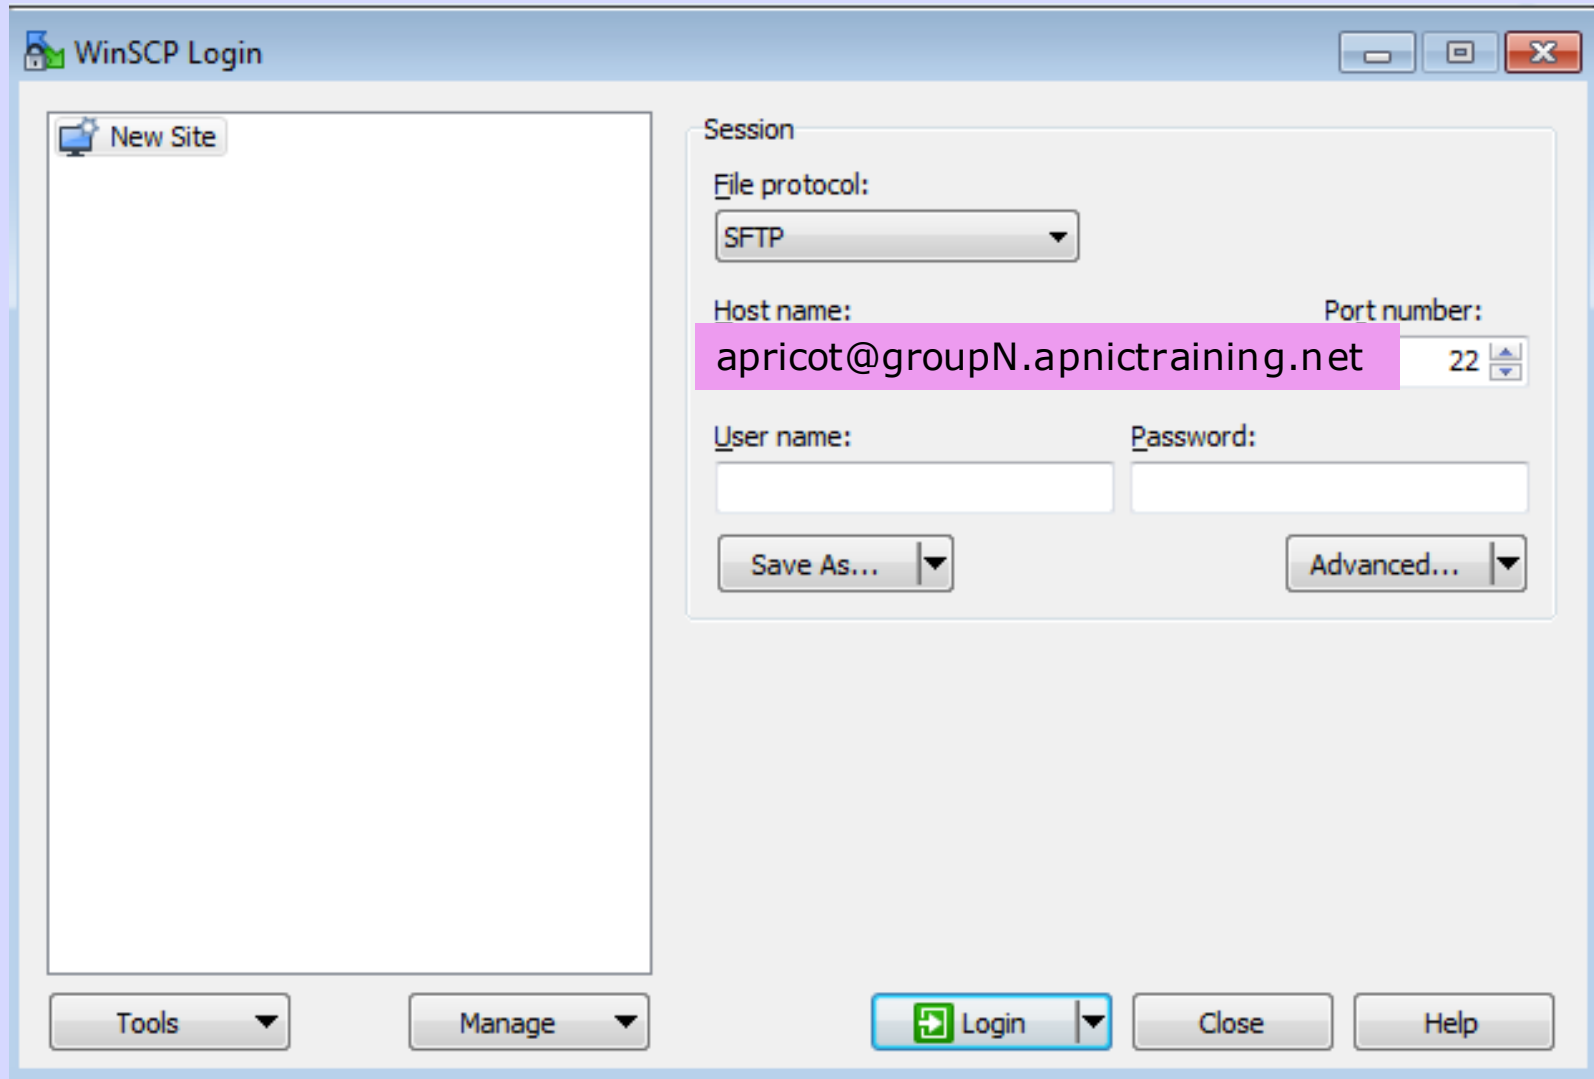

4-5-1

scp & sftp

Get Software

<http://winscp.net/eng/download.php>

Get WinSCP 5.9.4

Do Not install Google Chrome

Start WinSCP

Load Private Key

Log On To Server

Accept Host's Key

Passphrase of Private Key

You Are In!

The screenshot shows the WinSCP interface with two panels. The left panel displays the local file system at C:\Users\randy\Documents, and the right panel displays the remote file system at /home/randey. Both panels show a list of files and folders with columns for Name, Ext, Size, Type, and Changed. The local host shows folders like My Music, My Pictures, and My Videos, along with a desktop.ini file. The remote host shows folders like .cache and .ssh, along with files like .bash_logout, .bashrc, and .profile. The status bar at the bottom indicates the transfer mode is SFTP-3 and the session duration is 0:00:18.