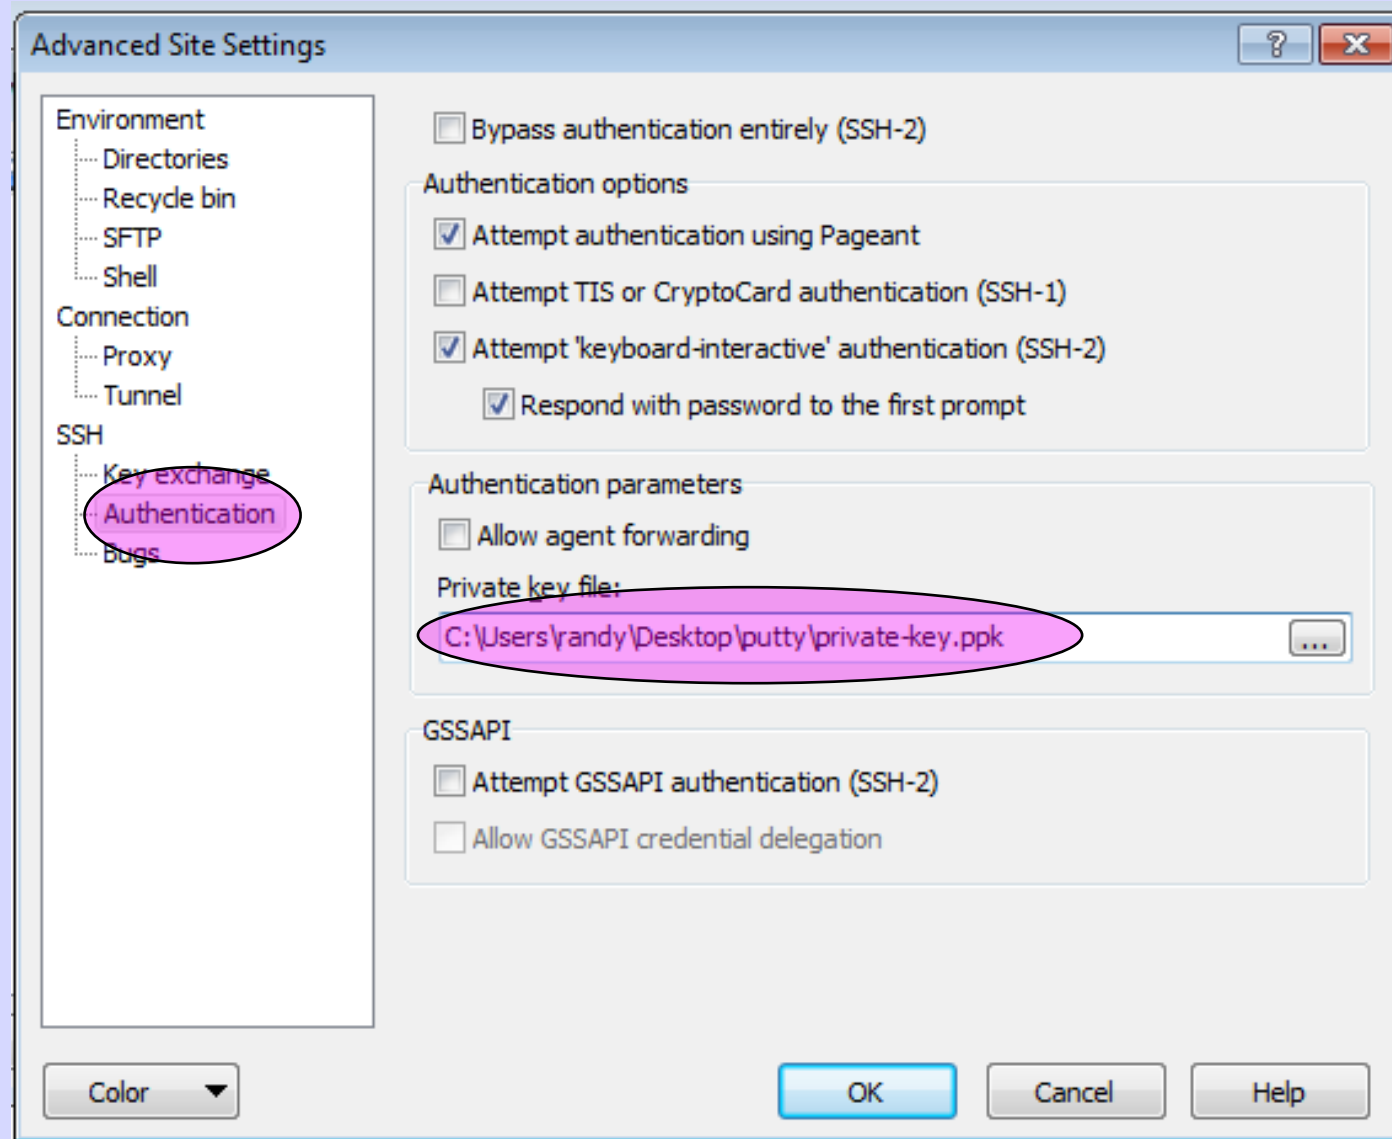

4-5-1

scp & sftp

Get Software

<http://winscp.net/eng/download.php>

Get WinSCP 5.9.4

Do Not install Google Chrome

Start WinSCP

Load Private Key

Log On To Server

Accept Host's Key

Passphrase of Private Key

You Are In!

The screenshot shows the WinSCP interface with two panels. The left panel displays the local file system at C:\Users\randy\Documents, and the right panel displays the remote file system at /home/randey. Both panels show a list of files and folders with columns for Name, Ext, Size, Type, and Changed. The local host shows folders like My Music, My Pictures, and My Videos, along with a desktop.ini file. The remote host shows folders like .cache and .ssh, along with files like .bash_logout, .bashrc, and .profile. The status bar at the bottom indicates the transfer mode is SFTP-3 and the session duration is 0:00:18.