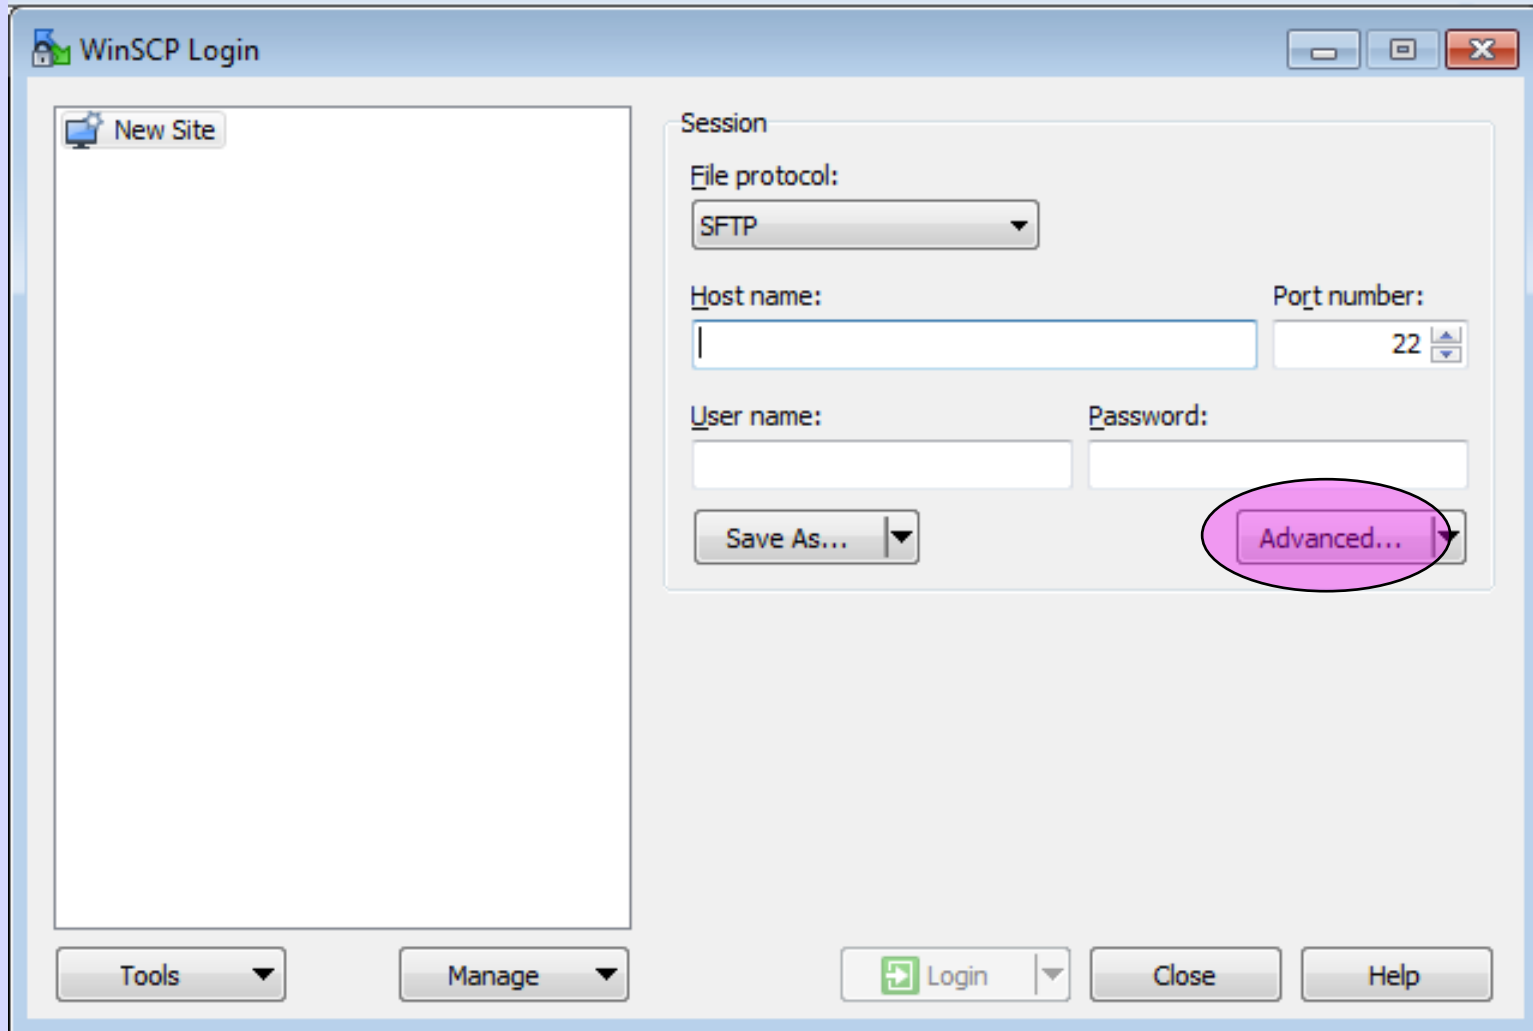

4-5-1

scp & sftp

Get Software

<http://winscp.net/eng/download.php>

Get WinSCP 5.9.4

Do Not install Google Chrome

Start WinSCP

Load Private Key

Log On To Server

Accept Host's Key

Passphrase of Private Key

You Are In!

The screenshot shows the WinSCP interface with two panels. The left panel displays the local file system at C:\Users\randy\Documents, and the right panel displays the remote file system at /home/randey. Both panels show a list of files and folders with columns for Name, Ext, Size, Type, and Changed. The local host shows folders like My Music, My Pictures, and My Videos, along with a desktop.ini file. The remote host shows folders like .cache and .ssh, along with files like .bash_logout, .bashrc, and .profile. The status bar at the bottom indicates the transfer mode is SFTP-3 and the session duration is 0:00:18.